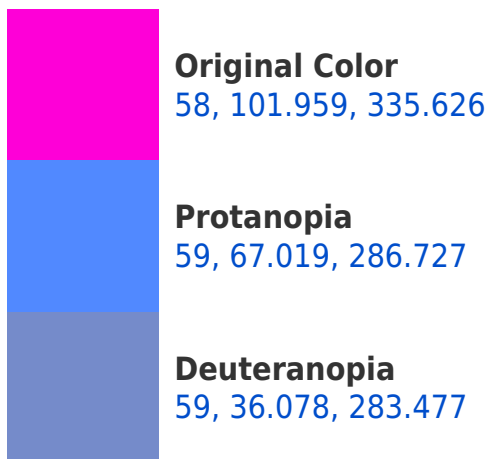

## Background

This preview shows how black text looks on a background with the CIELCh color 58, 101.959, 335.626.

This preview shows how white text looks on a background with the CIELCh color 58, 101.959, 335.626.

## Dichromacy

**Tritanopia**  
58, 68.285, 27.369

# Trichromacy

**Original Color**  
58, 101.959, 335.626

**Protanomaly**  
51, 88.158, 308.765

**Deuteranomaly**  
51, 71.304, 316.926

**Tritanomaly**  
56, 75.535, 1.267

# Monochromacy

**Original Color**  
58, 101.959, 335.626

**Achromatopsia**  
42, 0.006, 296.813

**Achromatomaly**  
42, 54.384, 332.519