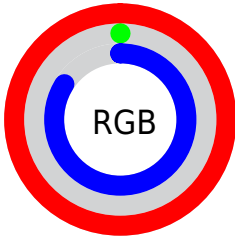

Distribution

- Red (100%)
- Green (0%)
- Blue (84%)