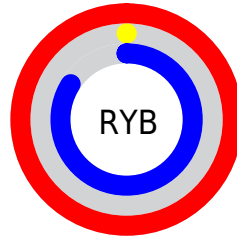

- Red (100%)
- Yellow (0%)
- Blue (84%)