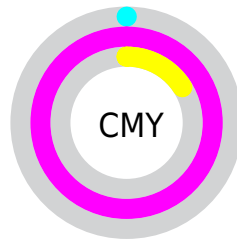

# Details

The CIELCh color **58, 101.959, 335.626** is a light color, and the websafe version is hex **FF00CC**. The color can be described as light saturated magenta. A complement of this color would be **87, 115.432, 137.414**, and the grayscale version is **42, 0.006, 296.813**.

A 20% lighter version of the original color is **68, 89.964, 327.453**, and **44, 81.944, 336.220** is the 20% darker color. If you saturate the color by 10%, you get **58, 101.943, 335.627**, and if you desaturate by 10%, it is **59, 100.955, 334.835**.

# Distribution

- Red (100%)
- Green (0%)
- Blue (84%)

- Red (100%)
- Yellow (0%)
- Blue (84%)

- Cyan (0%)
- Magenta (100%)
- Yellow (15%)
- Black (0%)

- Cyan (0%)
- Magenta (100%)
- Yellow (16%)

# Brightness & Saturation Gradients

These gradients show how the CIELCh color 58, 101.959, 335.626 changes by changing the brightness by 10 percent. The first figure shows a shift by +10% for each color and the second figure -10%.