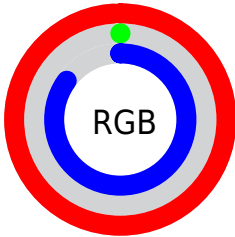

Distribution

- Red (99%)
- Green (0%)
- Blue (85%)