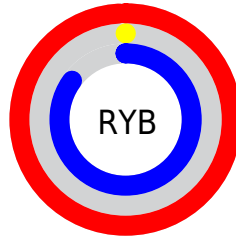

- Red (99%)
- Yellow (0%)
- Blue (85%)