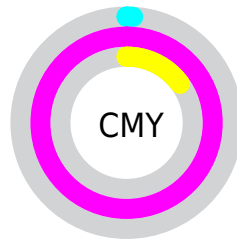

# Details

The CIELCh color **58, 102.907, 334.964** is a light color, and the websafe version is hex **FF00CC**. The color can be described as light saturated magenta. A complement of this color would be **87, 115.761, 137.238**, and the grayscale version is **42, 0.006, 296.813**.

A 20% lighter version of the original color is **68, 89.964, 327.453**, and **44, 82.563, 335.384** is the 20% darker color. If you saturate the color by 10%, you get **58, 102.743, 334.969**, and if you desaturate by 10%, it is **59, 101.681, 334.249**.

# Distribution

- Red (99%)
- Green (0%)
- Blue (85%)

- Red (99%)
- Yellow (0%)
- Blue (85%)

- Cyan (0%)
- Magenta (100%)
- Yellow (14%)
- Black (1%)

- Cyan (1%)
- Magenta (100%)
- Yellow (15%)

# Brightness & Saturation Gradients

These gradients show how the CIELCh color 58, 102.907, 334.964 changes by changing the brightness by 10 percent. The first figure shows a shift by +10% for each color and the second figure -10%.