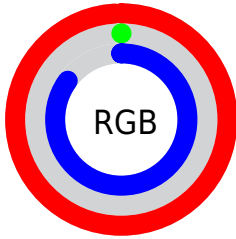

Distribution

- Red (99%)
- Green (0%)
- Blue (85%)