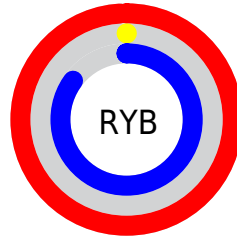

- Red (99%)
- Yellow (0%)
- Blue (85%)