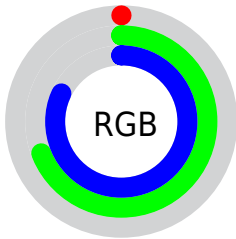

Distribution

- Red (0%)
- Green (69%)
- Blue (82%)