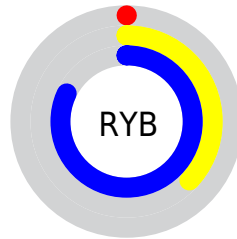

- Red (0%)
- Yellow (37%)
- Blue (82%)