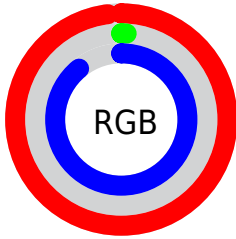

Distribution

- Red (98%)
- Green (1%)
- Blue (89%)