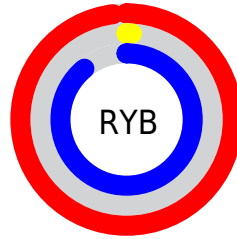

- Red (98%)
- Yellow (1%)
- Blue (89%)