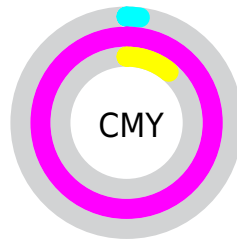

# Details

The CIELCh color **58, 105.246, 332.736** is a light color, and the websafe version is hex **FF33FF**. The color can be described as light saturated magenta. A complement of this color would be **86, 116.026, 136.766**, and the grayscale version is **43, 0.006, 296.813**.

A 20% lighter version of the original color is **68, 89.498, 327.438**, and **44, 85.259, 332.695** is the 20% darker color. If you saturate the color by 10%, you get **58, 105.300, 332.767**, and if you desaturate by 10%, it is **59, 103.785, 332.248**.

# Distribution

- Red (98%)
- Green (1%)
- Blue (89%)

- Red (98%)
- Yellow (1%)
- Blue (89%)

- Cyan (0%)
- Magenta (99%)
- Yellow (10%)
- Black (2%)

- Cyan (2%)
- Magenta (99%)
- Yellow (11%)

# Brightness & Saturation Gradients

These gradients show how the CIELCh color 58, 105.246, 332.736 changes by changing the brightness by 10 percent. The first figure shows a shift by +10% for each color and the second figure -10%.