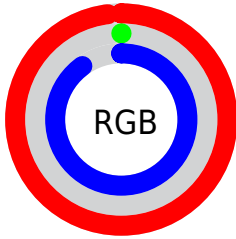

Distribution

- Red (98%)
- Green (0%)
- Blue (90%)