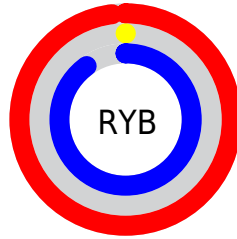

- Red (98%)
- Yellow (0%)
- Blue (90%)