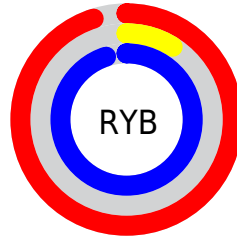

- Red (95%)
- Yellow (9%)
- Blue (95%)