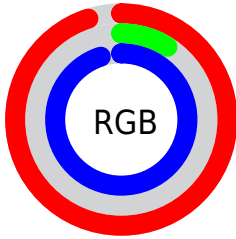

Distribution

- Red (95%)
- Green (9%)
- Blue (95%)