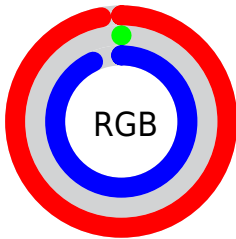

Distribution

- Red (97%)
- Green (0%)
- Blue (93%)