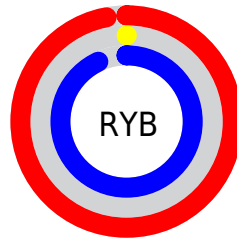

- Red (97%)
- Yellow (0%)
- Blue (93%)