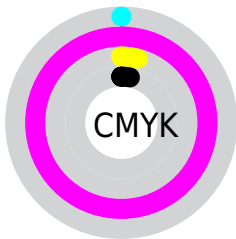

## Conversions Part 2

Format	Color
<a href="#">RYB</a>	247, 2, 238
Decimal	16188142
CIELab	58.00, 94.49, -55.08
CIElCh	58, 109.370, 329.760
Yxy	25.9610, 0.3304, 0.1596
Android (android.graphics.Color)	4294378222 (0xFFFF702EE)
YUV	102.1590, 66.9696, 127.0256
Hunter-Lab	50.9519, 99.1053, -60.8664

# Details

The CIELCh color **58, 109.370, 329.760** is a light color, and the websafe version is hex **FF33FF**. The color can be described as light saturated magenta. A complement of this color would be **85, 116.086, 136.248**, and the grayscale version is **43, 0.006, 296.813**.

A 20% lighter version of the original color is **68, 89.964, 327.453**, and **44, 89.274, 329.330** is the 20% darker color. If you saturate the color by 10%, you get **58, 109.498, 329.778**, and if you desaturate by 10%, it is **59, 107.377, 329.556**.

# Distribution

- Red (97%)
- Green (1%)
- Blue (93%)

- Red (97%)
- Yellow (1%)
- Blue (93%)

- Cyan (0%)
- Magenta (99%)
- Yellow (4%)
- Black (3%)

- Cyan (3%)
- Magenta (99%)
- Yellow (7%)