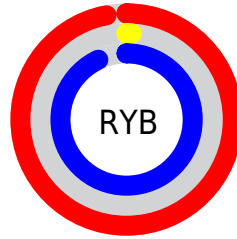

- Red (97%)
- Yellow (1%)
- Blue (93%)