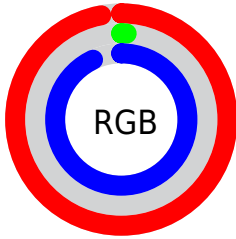

Distribution

- Red (97%)
- Green (1%)
- Blue (93%)