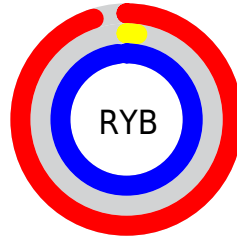

- Red (95%)
- Yellow (2%)
- Blue (98%)