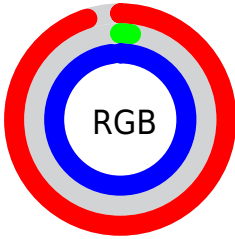

Distribution

- Red (95%)
- Green (2%)
- Blue (98%)