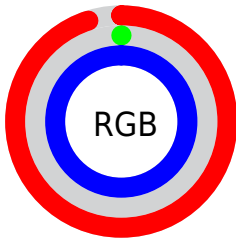

Distribution

- Red (95%)
- Green (0%)
- Blue (100%)