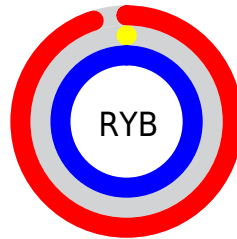

- Red (95%)
- Yellow (0%)
- Blue (100%)