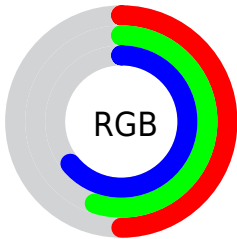

Distribution

Red (50%)

Green (55%)

Blue (64%)