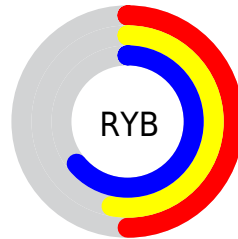

# Details

The CIELCh color  $58, 13.214, 271.065$  is a dark color, and the websafe version is hex  $999999$ . A complement of this color would be  $62, 13.410, 85.226$ , and the grayscale version is  $58, 0.007, 296.813$ .

A 20% lighter version of the original color is  $78, 13.502, 272.065$ , and  $38, 13.060, 270.406$  is the 20% darker color. If you saturate the color by 10%, you get  $54, 19.434, 272.875$ , and if you desaturate by 10%, it is  $62, 7.056, 269.519$ .

# Distribution

Red (50%)

Green (55%)

Blue (64%)

Red (50%)

Yellow (53%)

Blue (64%)

Cyan (22%)