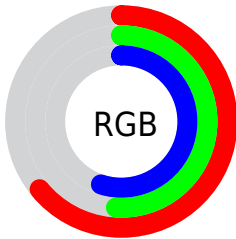

Distribution

- Red (64%)
- Green (51%)
- Blue (55%)