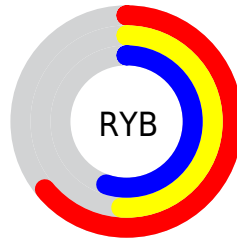

- Red (64%)
- Yellow (51%)
- Blue (55%)