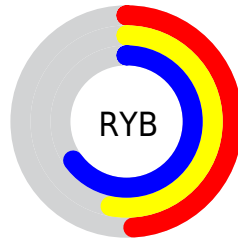

- Red (49%)
- Yellow (53%)
- Blue (65%)