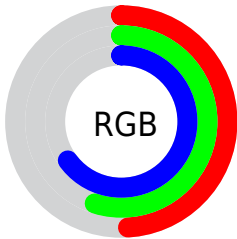

Distribution

- Red (49%)
- Green (55%)
- Blue (65%)