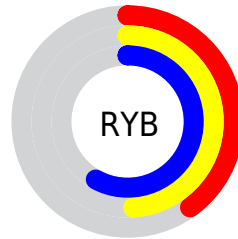

## Conversions Part 2

<b>Format</b>	<b>Color</b>
<a href="#">RYB</a>	<a href="#">103, 125, 147</a>
Decimal	<a href="#">6787987</a>
CIELab	<a href="#">58.00, -14.87, -4.82</a>
CIElCh	<a href="#">58, 15.629, 197.965</a>
Yxy	<a href="#">25.9610, 0.2709, 0.3289</a>
Android (android.graphics.Color)	<a href="#">4284978067 (0xFF679393)</a>
YUV	<a href="#">133.8440, 6.4859, -27.0502</a>
Hunter-Lab	<a href="#">50.9519, -14.2543, -1.0975</a>

# Details

The CIELCh color `58, 15.629, 197.965` is a dark color, and the websafe version is hex `669999`. A complement of this color would be `48, 19.054, 21.795`, and the grayscale version is `56, 0.007, 296.813`.

A 20% lighter version of the original color is `78, 15.462, 198.282`, and `38, 15.522, 199.774` is the 20% darker color. If you saturate the color by 10%, you get `57, 20.021, 197.555`, and if you desaturate by 10%, it is `59, 10.760, 198.424`.

# Distribution

Red (40%)

Green (58%)

Blue (58%)

Red (40%)

Yellow (49%)

Blue (58%)

Cyan (30%)