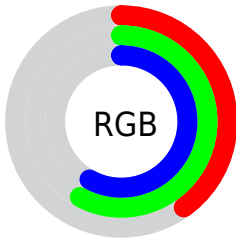

Distribution

Red (40%)

Green (58%)

Blue (58%)