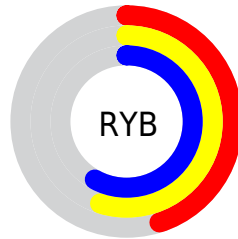

# Details

The CIELCh color  $58, 17.913, 151.148$  is a dark color, and the websafe version is hex  $669999$ . A complement of this color would be  $52, 18.027, 334.014$ , and the grayscale version is  $56, 0.007, 296.813$ .

A 20% lighter version of the original color is  $78, 17.787, 152.045$ , and  $38, 17.834, 151.124$  is the 20% darker color. If you saturate the color by 10%, you get  $57, 26.371, 150.256$ , and if you desaturate by 10%, it is  $59, 9.400, 151.931$ .

# Distribution

Red (45%)

Green (58%)

Blue (49%)

Red (45%)

Yellow (55%)

Blue (58%)

Cyan (21%)