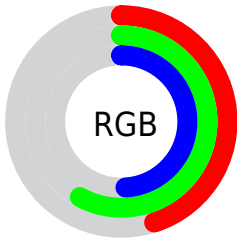

Distribution

Red (45%)

Green (58%)

Blue (49%)