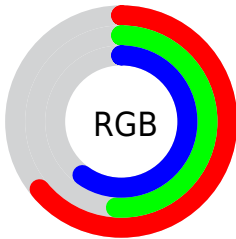

Distribution

- Red (64%)
- Green (51%)
- Blue (60%)