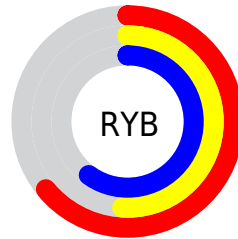

- Red (64%)
- Yellow (51%)
- Blue (60%)