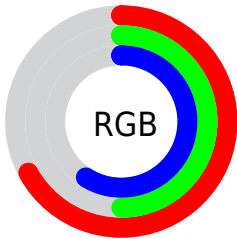

Distribution

Red (67%)

Green (50%)

Blue (59%)