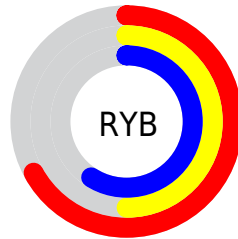

A 20% lighter version of the original color is  $78, 21.544, 344.884$ , and  $38, 21.654, 344.735$  is the 20% darker color. If you saturate the color by 10%, you get  $54, 29.896, 345.744$ , and if you desaturate by 10%, it is  $63, 13.048, 343.726$ .

# Distribution

Red (67%)

Green (50%)

Blue (59%)

Red (67%)

Yellow (50%)

Blue (59%)

Cyan (0%)