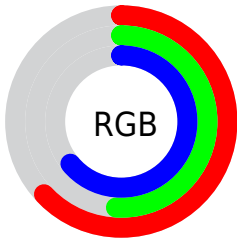

Distribution

- Red (63%)
- Green (51%)
- Blue (64%)