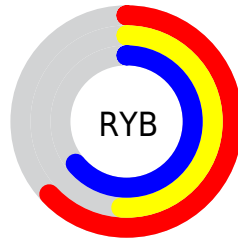

- Red (63%)
- Yellow (51%)
- Blue (64%)