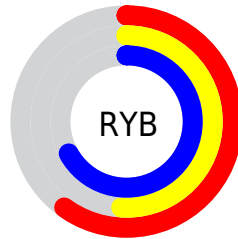

- Red (60%)
- Yellow (51%)
- Blue (67%)