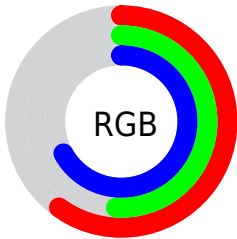

Distribution

- Red (60%)
- Green (51%)
- Blue (67%)