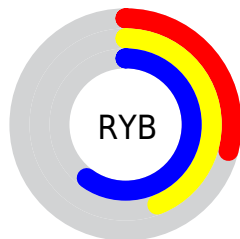

- Red (29%)
- Yellow (44%)
- Blue (60%)