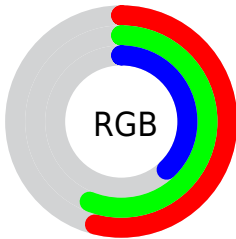

Distribution

- Red (54%)
- Green (56%)
- Blue (38%)