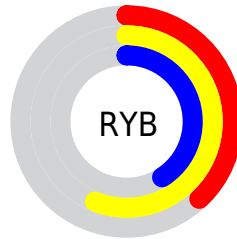

- Red (38%)
- Yellow (56%)
- Blue (41%)