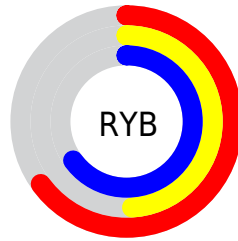

# Details

The CIELCh color **58, 26.933, 327.121** is a light color, and the websafe version is hex **996699**. A complement of this color would be **65, 26.911, 144.153**, and the grayscale version is **59, 0.008, 296.813**.

A 20% lighter version of the original color is **78, 27.021, 327.443**, and **38, 27.098, 326.886** is the 20% darker color. If you saturate the color by 10%, you get **54, 37.770, 327.668**, and if you desaturate by 10%, it is **62, 15.917, 326.562**.

# Distribution

Red (65%)

Green (49%)

Blue (65%)

Red (65%)

Yellow (49%)

Blue (65%)

Cyan (0%)