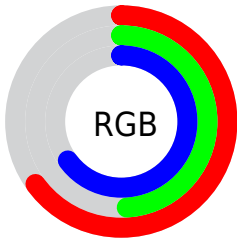

Distribution

Red (65%)

Green (49%)

Blue (65%)