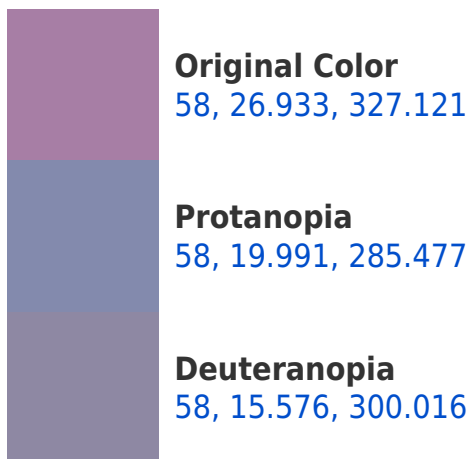

# Black Background

This preview shows how the CIELCh color 58, 26.933, 327.121 looks on a black background.

## **Background**

This preview shows how black text looks on a background with the CIELCh color 58, 26.933, 327.121.

This preview shows how white text looks on a background with the CIELCh color 58, 26.933, 327.121.

## Dichromacy

**Tritanopia**  
58, 14.305, 357.743

# Trichromacy

**Original Color**  
58, 26.933, 327.121

**Protanomaly**  
58, 20.899, 302.357

**Deuteranomaly**  
58, 19.626, 313.098

**Tritanomaly**  
58, 18.376, 341.138