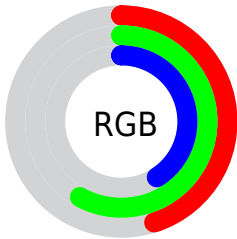

Distribution

- Red (45%)
- Green (58%)
- Blue (41%)