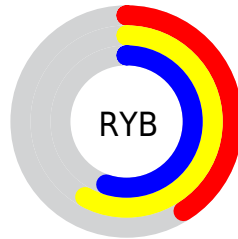

- Red (41%)
- Yellow (58%)
- Blue (55%)