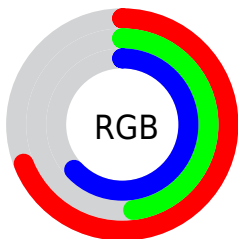

Distribution

Red (69%)

Green (48%)

Blue (63%)