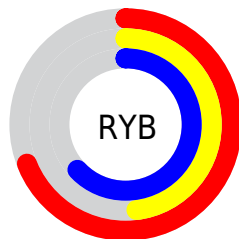

# Details

The CIELCh color **58, 29.072, 335.108** is a light color, and the websafe version is hex **996699**. A complement of this color would be **67, 28.830, 150.764**, and the grayscale version is **59, 0.008, 296.813**.

A 20% lighter version of the original color is **78, 29.128, 334.846**, and **38, 29.191, 335.651** is the 20% darker color. If you saturate the color by 10%, you get **54, 38.645, 335.881**, and if you desaturate by 10%, it is **62, 19.254, 334.378**.

# Distribution

Red (69%)

Green (48%)

Blue (63%)

Red (69%)

Yellow (48%)

Blue (63%)

Cyan (0%)