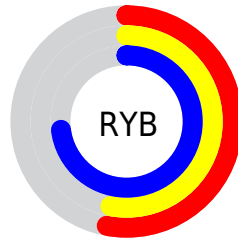

- Red (53%)
- Yellow (53%)
- Blue (73%)