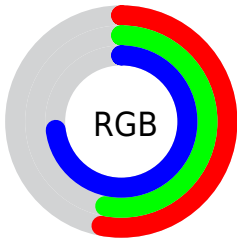

Distribution

- Red (53%)
- Green (53%)
- Blue (73%)