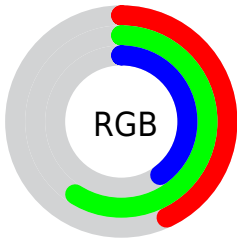

Distribution

Red (43%)

Green (59%)

Blue (40%)