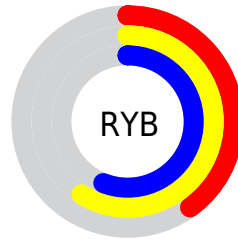

# Details

The CIELCh color **58, 31.668, 138.626** is a dark color, and the websafe version is hex **669966**. A complement of this color would be **49, 31.973, 321.844**, and the grayscale version is **55, 0.007, 296.813**.

A 20% lighter version of the original color is **78, 31.506, 138.202**, and **38, 31.400, 138.673** is the 20% darker color. If you saturate the color by 10%, you get **57, 41.334, 137.920**, and if you desaturate by 10%, it is **59, 21.793, 139.268**.

# Distribution

Red (43%)

Green (59%)

Blue (40%)

Red (40%)

Yellow (59%)

Blue (56%)

Cyan (27%)