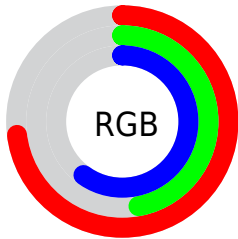

Distribution

Red (73%)

Green (47%)

Blue (60%)