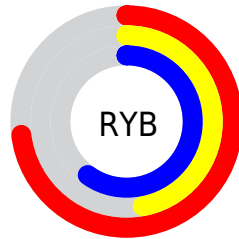

# Details

The CIELCh color **58, 32.278, 345.819** is a light color, and the websafe version is hex **996699**. A complement of this color would be **70, 31.065, 159.075**, and the grayscale version is **59, 0.008, 296.813**.

A 20% lighter version of the original color is **78, 32.217, 345.981**, and **38, 32.126, 345.543** is the 20% darker color. If you saturate the color by 10%, you get **54, 40.978, 347.053**, and if you desaturate by 10%, it is **63, 23.275, 344.743**.

# Distribution

Red (73%)

Green (47%)

Blue (60%)

Red (73%)

Yellow (47%)

Blue (60%)

Cyan (0%)