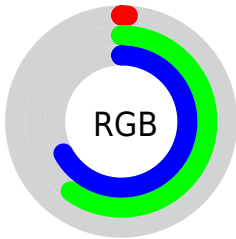

Distribution

- Red (1%)
- Green (60%)
- Blue (67%)