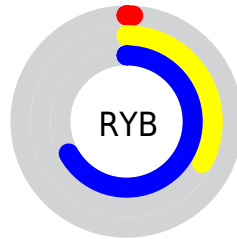

- Red (1%)
- Yellow (33%)
- Blue (67%)