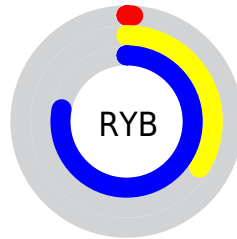

- Red (1%)
- Yellow (34%)
- Blue (78%)