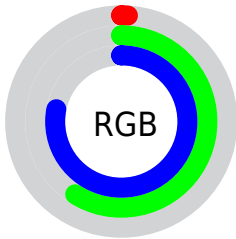

Distribution

- Red (1%)
- Green (59%)
- Blue (78%)