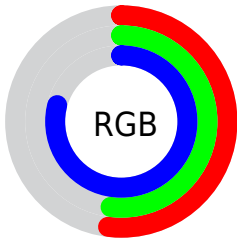

Distribution

- Red (52%)
- Green (52%)
- Blue (79%)