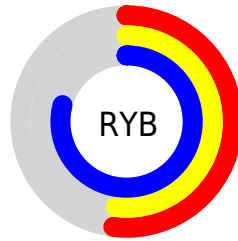

- Red (52%)
- Yellow (52%)
- Blue (79%)