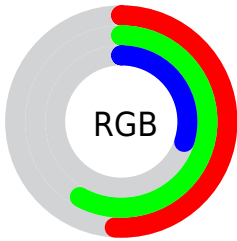

Distribution

Red (51%)

Green (58%)

Blue (30%)