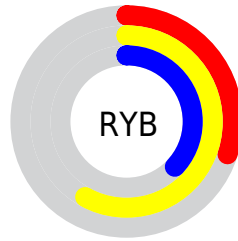

# Details

The CIELCh color **58, 39.118, 117.358** is a dark color, and the websafe version is hex **999966**. A complement of this color would be **37, 43.524, 303.992**, and the grayscale version is **56, 0.007, 296.813**.

A 20% lighter version of the original color is **78, 39.368, 117.325**, and **38, 38.952, 117.109** is the 20% darker color. If you saturate the color by 10%, you get **58, 46.536, 116.895**, and if you desaturate by 10%, it is **59, 31.257, 117.914**.

# Distribution

Red (51%)

Green (58%)

Blue (30%)

Red (30%)

Yellow (58%)

Blue (37%)

Cyan (12%)