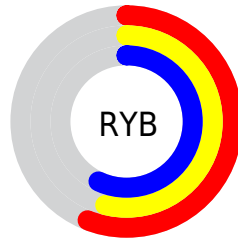

# Details

The CIELCh color  $58, 4.451, 316.347$  is a dark color, and the websafe version is hex  $999999$ . A complement of this color would be  $59, 4.422, 136.017$ , and the grayscale version is  $58, 0.007, 296.813$ .

A 20% lighter version of the original color is  $78, 4.842, 317.424$ , and  $38, 4.810, 316.447$  is the 20% darker color. If you saturate the color by 10%, you get  $54, 13.787, 316.781$ , and if you desaturate by 10%, it is  $62, 4.685, 136.012$ .

# Distribution

Red (56%)

Green (54%)

Blue (57%)

Red (56%)

Yellow (54%)

Blue (57%)

Cyan (1%)