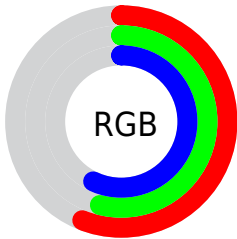

Distribution

Red (56%)

Green (54%)

Blue (57%)