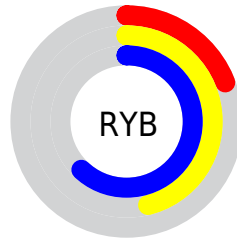

- Red (19%)
- Yellow (46%)
- Blue (62%)