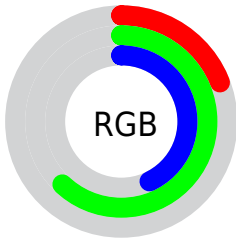

Distribution

- Red (19%)
- Green (62%)
- Blue (43%)