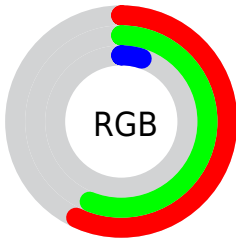

Distribution

Red (57%)

Green (56%)

Blue (5%)