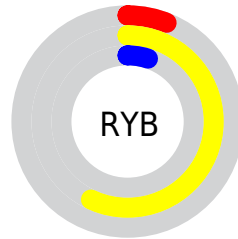

Red (6%)

Yellow (57%)

Blue (5%)