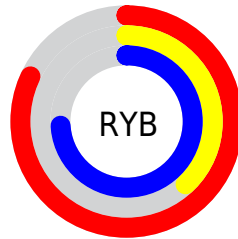

# Details

The CIELCh color **58, 62.531, 333.570** is a light color, and the websafe version is hex **CC66CC**. A complement of this color would be **76, 62.922, 145.114**, and the grayscale version is **59, 0.008, 296.813**.

A 20% lighter version of the original color is **76, 60.244, 329.240**, and **38, 62.230, 333.779** is the 20% darker color. If you saturate the color by 10%, you get **54, 71.655, 334.293**, and if you desaturate by 10%, it is **62, 51.986, 332.871**.

# Distribution

Red (82%)

Green (38%)

Blue (74%)

Red (82%)

Yellow (38%)

Blue (74%)

Cyan (0%)