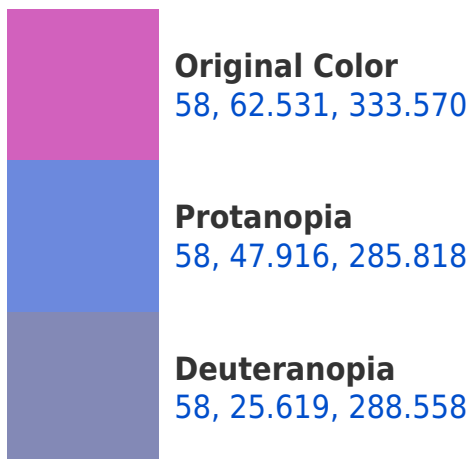

## Background

This preview shows how black text looks on a background with the CIELCh color 58, 62.531, 333.570.

This preview shows how white text looks on a background with the CIELCh color 58, 62.531, 333.570.

## Dichromacy

**Tritanopia**  
58, 37.964, 17.433

# Trichromacy

**Original Color**  
58, 62.531, 333.570

**Protanomaly**  
57, 50.318, 303.722

**Deuteranomaly**  
57, 38.375, 314.085

**Tritanomaly**  
58, 43.611, 355.600

# Monochromacy

**Original Color**  
58, 62.531, 333.570

**Achromatopsia**  
59, 0.008, 296.813

**Achromatomaly**  
57, 24.377, 331.889