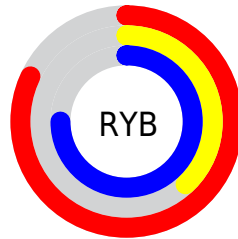

- Red (82%)
- Yellow (38%)
- Blue (75%)