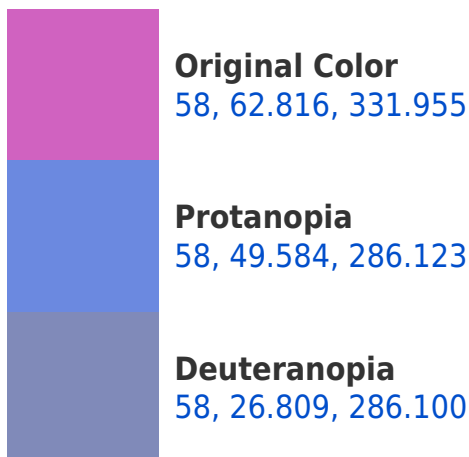

## Background

This preview shows how black text looks on a background with the CIELCh color 58, 62.816, 331.955.

This preview shows how white text looks on a background with the CIELCh color 58, 62.816, 331.955.

## Dichromacy

**Tritanopia**  
58, 35.776, 16.682

# Trichromacy

**Original Color**  
58, 62.816, 331.955

**Protanomaly**  
57, 51.296, 302.885

**Deuteranomaly**  
57, 38.992, 311.514

**Tritanomaly**  
58, 41.936, 353.880

# Monochromacy

**Original Color**  
58, 62.816, 331.955

**Achromatopsia**  
59, 0.008, 296.813

**Achromatomaly**  
58, 24.540, 330.271