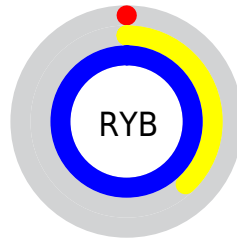

- Red (0%)
- Yellow (38%)
- Blue (99%)