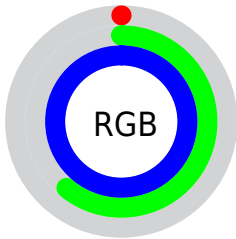

Distribution

- Red (0%)
- Green (61%)
- Blue (99%)