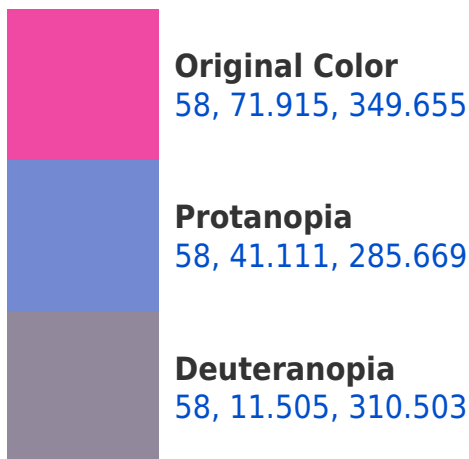

# Black Background

This preview shows how the CIELCh color 58, 71.915, 349.655 looks on a black background.

## Background

This preview shows how black text looks on a background with the CIELCh color 58, 71.915, 349.655.

This preview shows how white text looks on a background with the CIELCh color 58, 71.915, 349.655.

## Dichromacy

**Tritanopia**  
58, 62.038, 25.556

# Trichromacy

**Original Color**  
58, 71.915, 349.655

**Protanomaly**  
55, 47.780, 313.737

**Deuteranomaly**  
56, 35.684, 338.293

**Tritanomaly**  
58, 62.604, 10.952