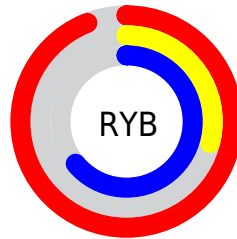

# Details

The CIELCh color **58, 71.915, 349.655** is a light color, and the websafe version is hex **FF3399**. The color can be described as light washed rose. A complement of this color would be **85, 70.195, 152.959**, and the grayscale version is **56, 0.007, 296.813**.

A 20% lighter version of the original color is **72, 61.307, 337.807**, and **39, 67.856, 350.649** is the 20% darker color. If you saturate the color by 10%, you get **55, 77.518, 351.929**, and if you desaturate by 10%, it is **62, 64.110, 347.827**.

# Distribution

Red (94%)

Green (29%)

Blue (64%)

Red (94%)

Yellow (29%)

Blue (64%)

Cyan (0%)