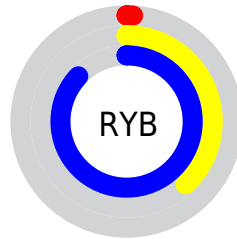

- Red (1%)
- Yellow (38%)
- Blue (87%)