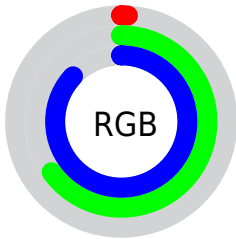

Distribution

- Red (1%)
- Green (65%)
- Blue (87%)