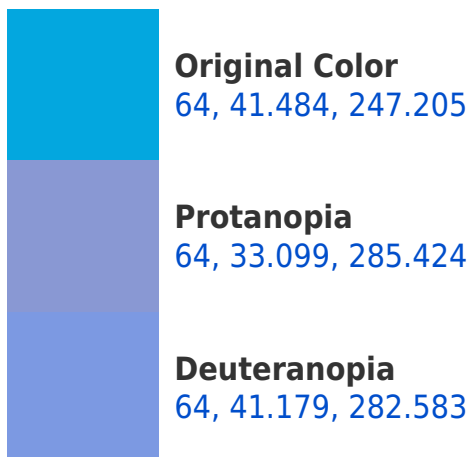

## Background

This preview shows how black text looks on a background with the CIELCh color 64, 41.451, 247.333.

This preview shows how white text looks on a background with the CIELCh color 64, 41.451, 247.333.

## Dichromacy

**Tritanopia**  
64, 35.865, 208.468

# Trichromacy

**Original Color**  
64, 41.484, 247.205

**Protanomaly**  
63, 36.426, 262.622

**Deuteranomaly**  
63, 41.180, 265.187

**Tritanomaly**  
64, 36.018, 224.073

# Monochromacy

**Original Color**  
64, 41.484, 247.205

**Achromatopsia**  
52, 0.007, 296.813

**Achromatomaly**  
55, 21.650, 232.165