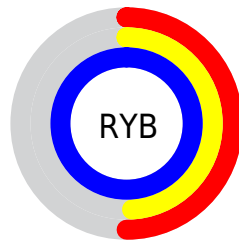

- Red (50%)
- Yellow (49%)
- Blue (100%)