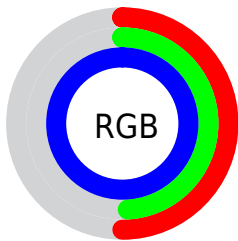

Distribution

- Red (50%)
- Green (49%)
- Blue (100%)