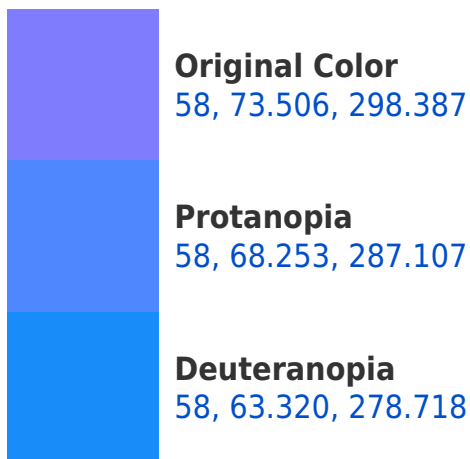

# Black Background

This preview shows how the CIELCh color 58, 73.506, 298.387 looks on a black background.

## Background

This preview shows how black text looks on a background with the CIELCh color 58, 73.506, 298.387.

This preview shows how white text looks on a background with the CIELCh color 58, 73.506, 298.387.

## Dichromacy

**Tritanopia**  
58, 17.587, 221.049

# Trichromacy

**Original Color**  
58, 73.506, 298.387

**Protanomaly**  
58, 70.238, 291.078

**Deuteranomaly**  
57, 66.506, 284.386

**Tritanomaly**  
58, 31.720, 276.262