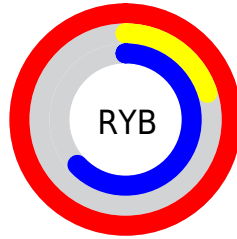

# Details

The CIELCh color **58, 81.162, 352.603** is a light color, and the websafe version is hex **FF3399**. The color can be described as light washed rose. A complement of this color would be **89, 81.246, 151.152**, and the grayscale version is **52, 0.007, 296.813**.

A 20% lighter version of the original color is **69, 68.045, 338.222**, and **42, 69.656, 355.838** is the 20% darker color. If you saturate the color by 10%, you get **56, 84.206, 355.596**, and if you desaturate by 10%, it is **61, 75.492, 350.237**.

# Distribution

Red (100%)

Green (20%)

Blue (63%)

Red (100%)

Yellow (20%)

Blue (63%)

Cyan (0%)