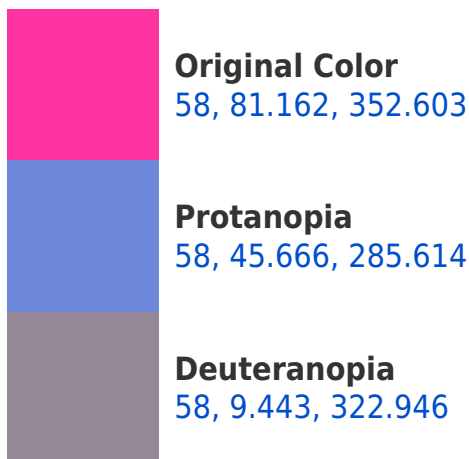

## Background

This preview shows how black text looks on a background with the CIELCh color 58, 81.162, 352.603.

This preview shows how white text looks on a background with the CIELCh color 58, 81.162, 352.603.

## Dichromacy

**Tritanopia**  
58, 74.854, 29.004

# Trichromacy

**Original Color**  
58, 81.162, 352.603

**Protanomaly**  
54, 55.261, 315.371

**Deuteranomaly**  
55, 41.095, 342.604

**Tritanomaly**  
58, 73.361, 15.175

# Monochromacy

**Original Color**  
58, 81.162, 352.603

**Achromatopsia**  
52, 0.007, 296.813

**Achromatomaly**  
51, 36.467, 345.621