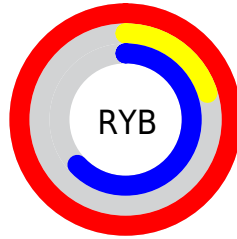

- Red (100%)
- Yellow (20%)
- Blue (63%)