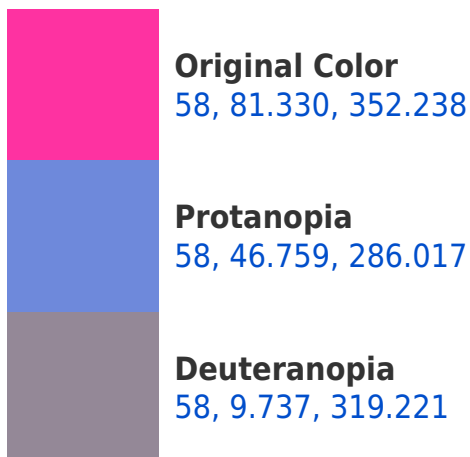

## Background

This preview shows how black text looks on a background with the CIELCh color 58, 81.330, 352.238.

This preview shows how white text looks on a background with the CIELCh color 58, 81.330, 352.238.

## Dichromacy

**Tritanopia**  
58, 74.615, 29.246

# Trichromacy

**Original Color**  
58, 81.330, 352.238

**Protanomaly**  
54, 56.275, 314.972

**Deuteranomaly**  
55, 41.408, 341.968

**Tritanomaly**  
58, 73.361, 15.175

# Monochromacy

**Original Color**  
58, 81.330, 352.238

**Achromatopsia**  
52, 0.007, 296.813

**Achromatomaly**  
51, 36.467, 345.621