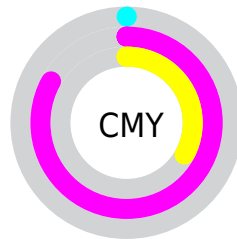

A 20% lighter version of the original color is **69, 73.278, 334.561**, and **42, 71.374, 351.581** is the 20% darker color. If you saturate the color by 10%, you get **56, 87.172, 351.051**, and if you desaturate by 10%, it is **61, 80.360, 346.435**.

# Distribution

Red (100%)

Green (17%)

Blue (67%)

Red (100%)

Yellow (17%)

Blue (67%)

Cyan (0%)

Magenta (83%)

Yellow (33%)

Black (0%)

Cyan (0%)

Magenta (83%)

Yellow (33%)