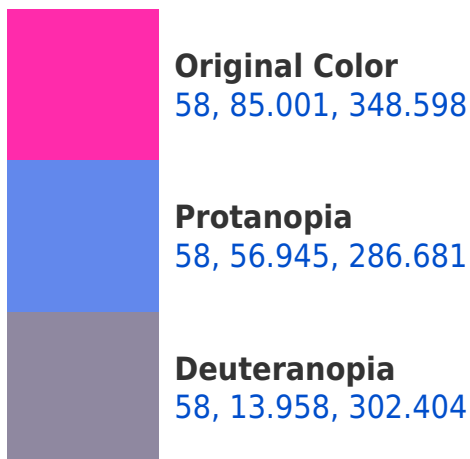

# Black Background

This preview shows how the CIELCh color 58, 85.215, 348.555 looks on a black background.

## Background

This preview shows how black text looks on a background with the CIELCh color 58, 85.215, 348.555.

This preview shows how white text looks on a background with the CIELCh color 58, 85.215, 348.555.

## Dichromacy

**Tritanopia**  
58, 74.854, 29.004

# Trichromacy

**Original Color**  
58, 85.001, 348.598

**Protanomaly**  
53, 64.974, 311.151

**Deuteranomaly**  
54, 45.652, 335.209

**Tritanomaly**  
57, 73.880, 12.905