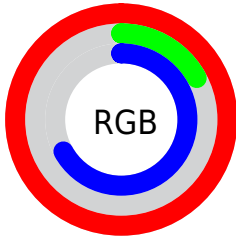

Distribution

Red (100%)

Green (17%)

Blue (67%)