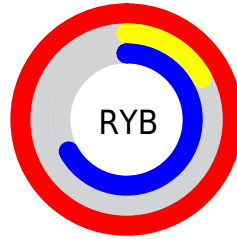

## Conversions Part 2

Format	Color
<a href="#">RYB</a>	<a href="#">255, 43, 171</a>
Decimal	<a href="#">16722859</a>
CIELab	<a href="#">58.00, 83.52, -16.91</a>
CIELCh	<a href="#">58, 85.215, 348.555</a>
Yxy	<a href="#">25.9610, 0.4252, 0.2227</a>
Android (android.graphics.Color)	<a href="#">4294912939</a> ( <a href="#">0xFFFF2BAB</a> )
YUV	<a href="#">120.9800, 24.6599, 117.5355</a>
Hunter-Lab	<a href="#">50.9519, 84.5176, -12.1142</a>

# Details

The CIELCh color **58, 85.215, 348.555** is a light color, and the websafe version is hex **FF0099**. The color can be described as light washed rose. A complement of this color would be **89, 88.894, 147.534**, and the grayscale version is **51, 0.007, 296.813**.

A 20% lighter version of the original color is **69, 73.278, 334.561**, and **42, 71.374, 351.581** is the 20% darker color. If you saturate the color by 10%, you get **56, 87.172, 351.051**, and if you desaturate by 10%, it is **61, 80.360, 346.435**.

# Distribution

Red (100%)

Green (17%)

Blue (67%)

Red (100%)

Yellow (17%)

Blue (67%)

Cyan (0%)