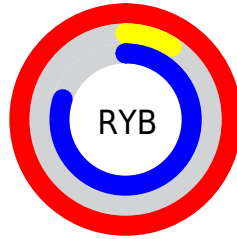

- Red (100%)
- Yellow (9%)
- Blue (80%)