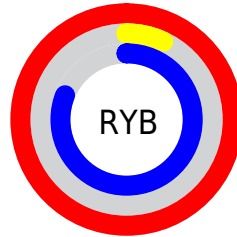

- Red (100%)
- Yellow (7%)
- Blue (81%)