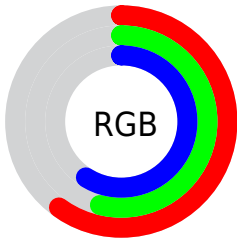

Distribution

- Red (60%)
- Green (54%)
- Blue (59%)