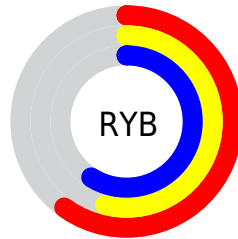

- Red (60%)
- Yellow (54%)
- Blue (59%)