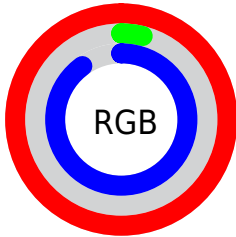

Distribution

Red (100%)

Green (4%)

Blue (90%)