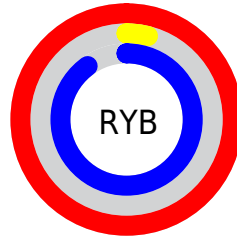

Red (100%)

Yellow (4%)

Blue (90%)