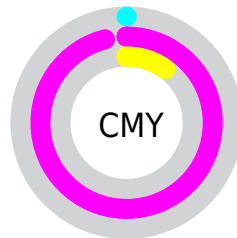

# Details

The CIELCh color **59, 106.161, 332.486** is a light color, and the websafe version is hex **FF33FF**. The color can be described as light saturated magenta. A complement of this color would be **88, 116.030, 137.032**, and the grayscale version is **45, 0.006, 296.813**.

A 20% lighter version of the original color is **69, 88.557, 327.408**, and **45, 86.718, 332.367** is the 20% darker color. If you saturate the color by 10%, you get **59, 106.517, 332.684**, and if you desaturate by 10%, it is **60, 103.888, 332.007**.

# Distribution

Red (100%)

Green (4%)

Blue (90%)

Red (100%)

Yellow (4%)

Blue (90%)

Cyan (0%)

Magenta (96%)

Yellow (9%)

Black (0%)

Cyan (0%)

Magenta (96%)

Yellow (10%)