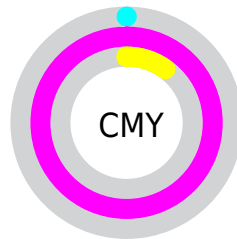

# Details

The CIELCh color **59, 106.049, 333.059** is a light color, and the websafe version is hex **FF33FF**. The color can be described as light saturated magenta. A complement of this color would be **88, 117.076, 136.891**, and the grayscale version is **44, 0.006, 296.813**.

A 20% lighter version of the original color is **68, 89.029, 327.423**, and **45, 86.030, 333.116** is the 20% darker color. If you saturate the color by 10%, you get **59, 106.161, 333.072**, and if you desaturate by 10%, it is **60, 104.469, 332.476**.

# Distribution

- Red (100%)
- Green (2%)
- Blue (89%)

- Red (100%)
- Yellow (2%)
- Blue (89%)

- Cyan (0%)
- Magenta (99%)
- Yellow (10%)
- Black (0%)

- Cyan (0%)
- Magenta (99%)
- Yellow (10%)

# Brightness & Saturation Gradients

These gradients show how the CIELCh color 59, 106.049, 333.059 changes by changing the brightness by 10 percent. The first figure shows a shift by +10% for each color and the second figure -10%.