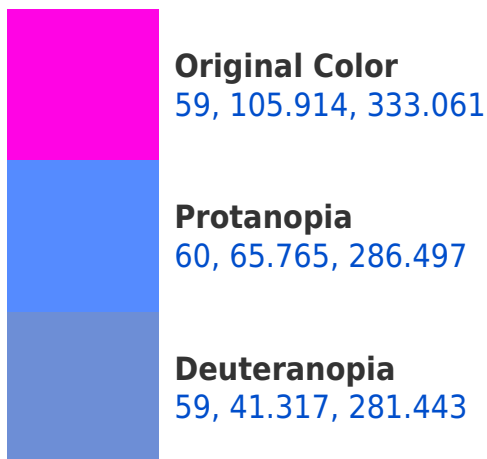

## **Background**

This preview shows how black text looks on a background with the CIELCh color 59, 106.049, 333.059.

This preview shows how white text looks on a background with the CIELCh color 59, 106.049, 333.059.

## Dichromacy

**Tritanopia**  
59, 65.328, 26.164

# Trichromacy

**Original Color**  
59, 105.914, 333.061

**Protanomaly**  
52, 88.978, 308.610

**Deuteranomaly**  
52, 74.761, 313.524

**Tritanomaly**  
57, 74.880, 358.451

# Monochromacy

**Original Color**  
59, 105.914, 333.061

**Achromatopsia**  
44, 0.006, 296.813

**Achromatomaly**  
44, 55.431, 330.859