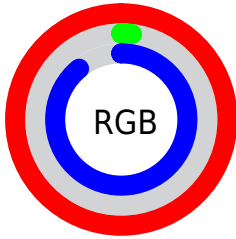

Distribution

- Red (100%)
- Green (2%)
- Blue (89%)