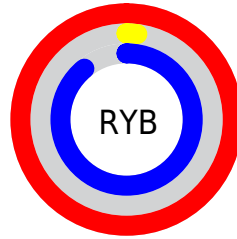

- Red (100%)
- Yellow (2%)
- Blue (89%)